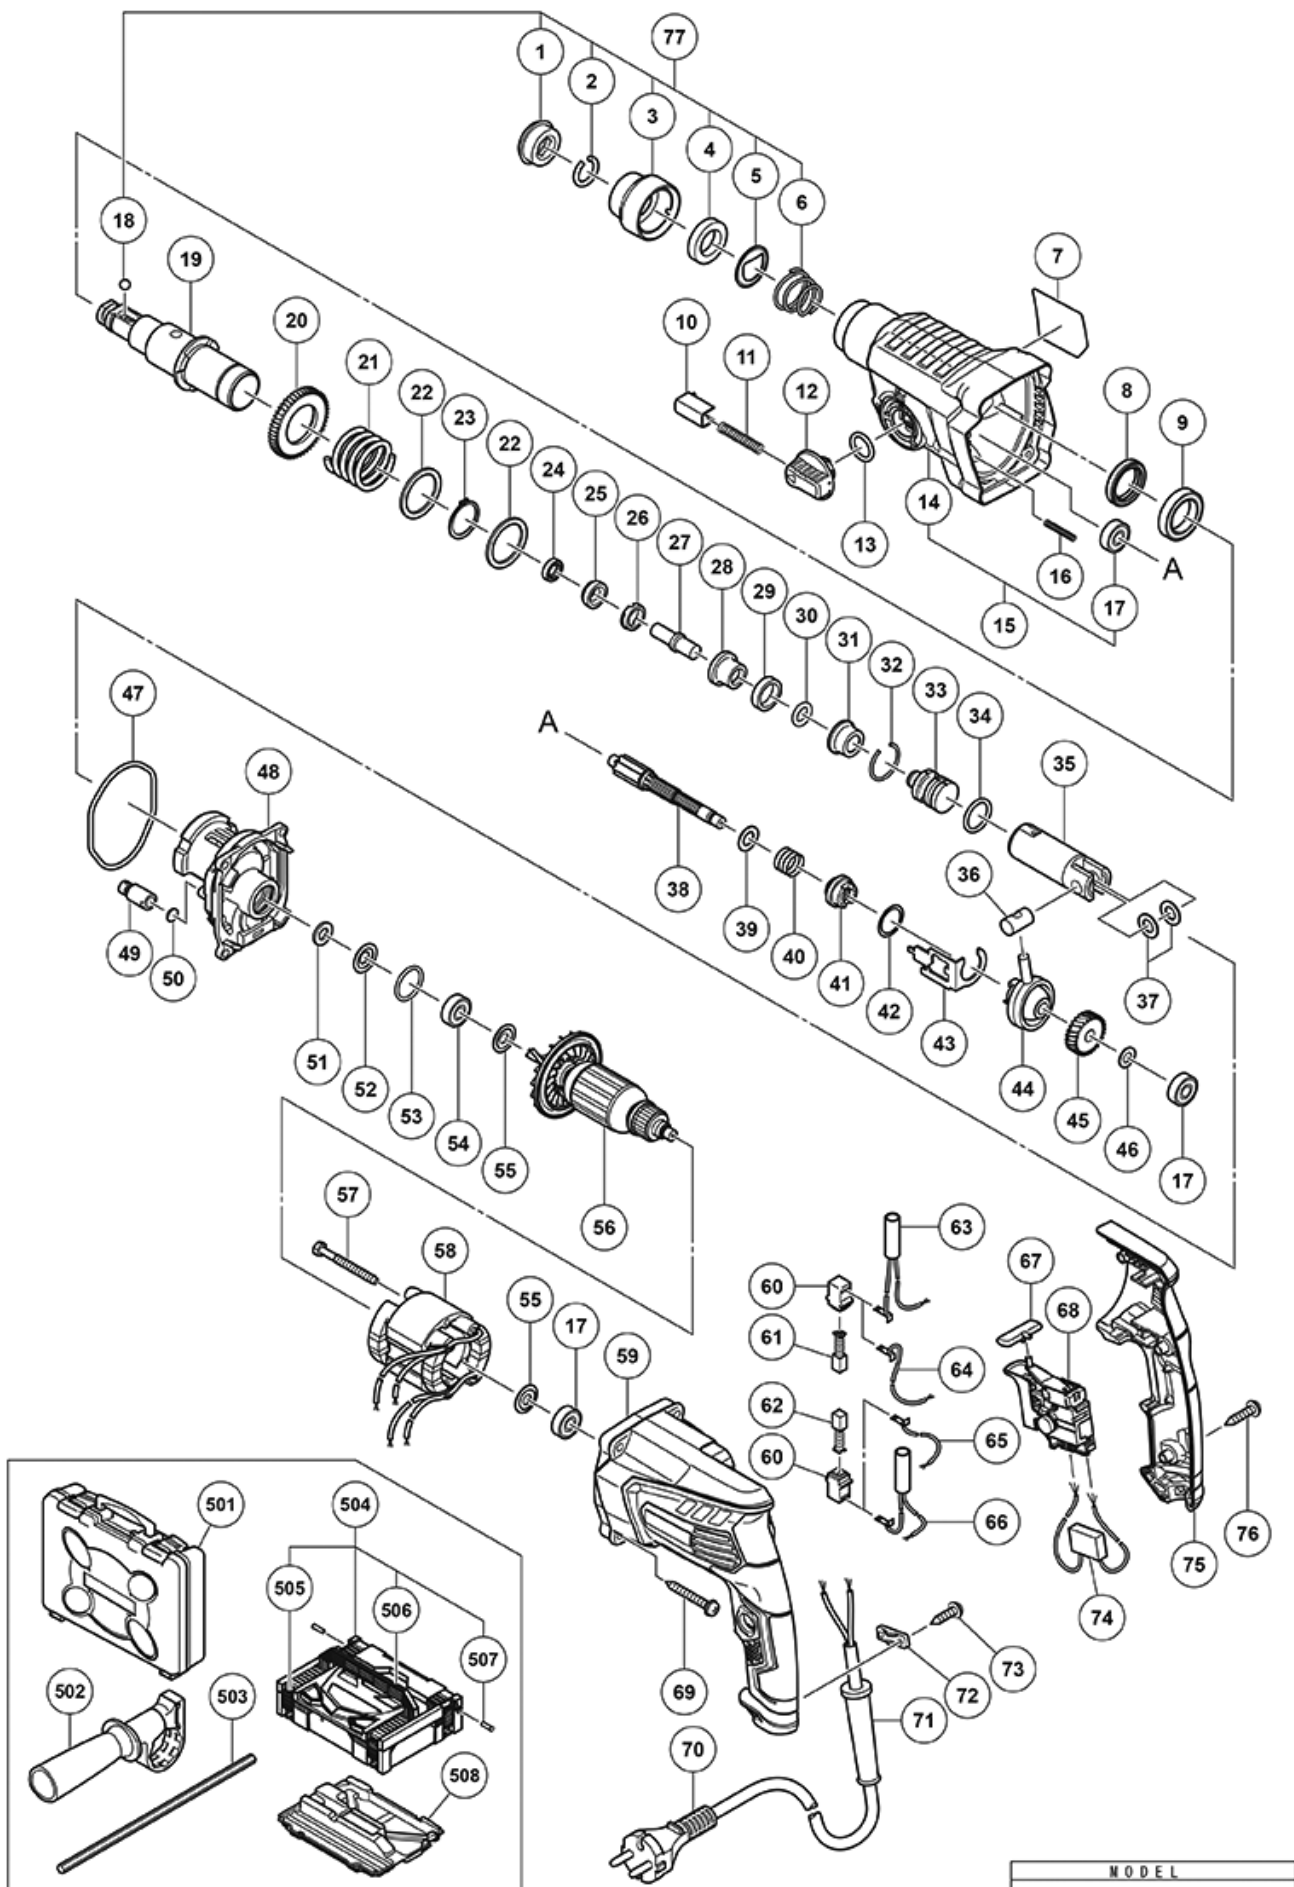

nÂ°	Artikel	Aantal gebruikt
619	971795 ANCHOR SETTING ADAPTER A W5/16" (MANUAL)	1
620	971796 ANCHOR SETTING ADAPTER A W3/8" (MANUAL)	1
621	971797 ANCHOR SETTING ADAPTER A W1/2" (MANUAL)	1
622	971798 ANCHOR SETTING ADAPTER A W5/8" (MANUAL)	1
623	971799 ANCHOR SETTING ADAPTER B W1/4" (MANUAL)	1
624	971800 ANCHOR SETTING ADAPTER B W5/16" (MANUAL)	1
625	971801 ANCHOR SETTING ADAPTER B W3/8" (MANUAL)	1
626	971802 ANCHOR SETTING ADAPTER B W1/2" (MANUAL)	1
627	971803 ANCHOR SETTING ADAPTER B W5/8" (MANUAL)	1
628	320859 SYRINGE (BLOW-OUT BULB TYPE)	1
629	944477 COTTER	1
630	982684 CENTER PIN (A) 109L FOR CORE BIT D32-38	1
631	982685 CENTER PIN (B) 104L FOR CORE BIT D45-90	1
632	335781 GREASE FOR ROTARY HAMMER (500G)	1
633	335782 GREASE FOR ROTARY HAMMER (60G)	1

Rev.2
27.6.2019

MODEL
DH24PG2