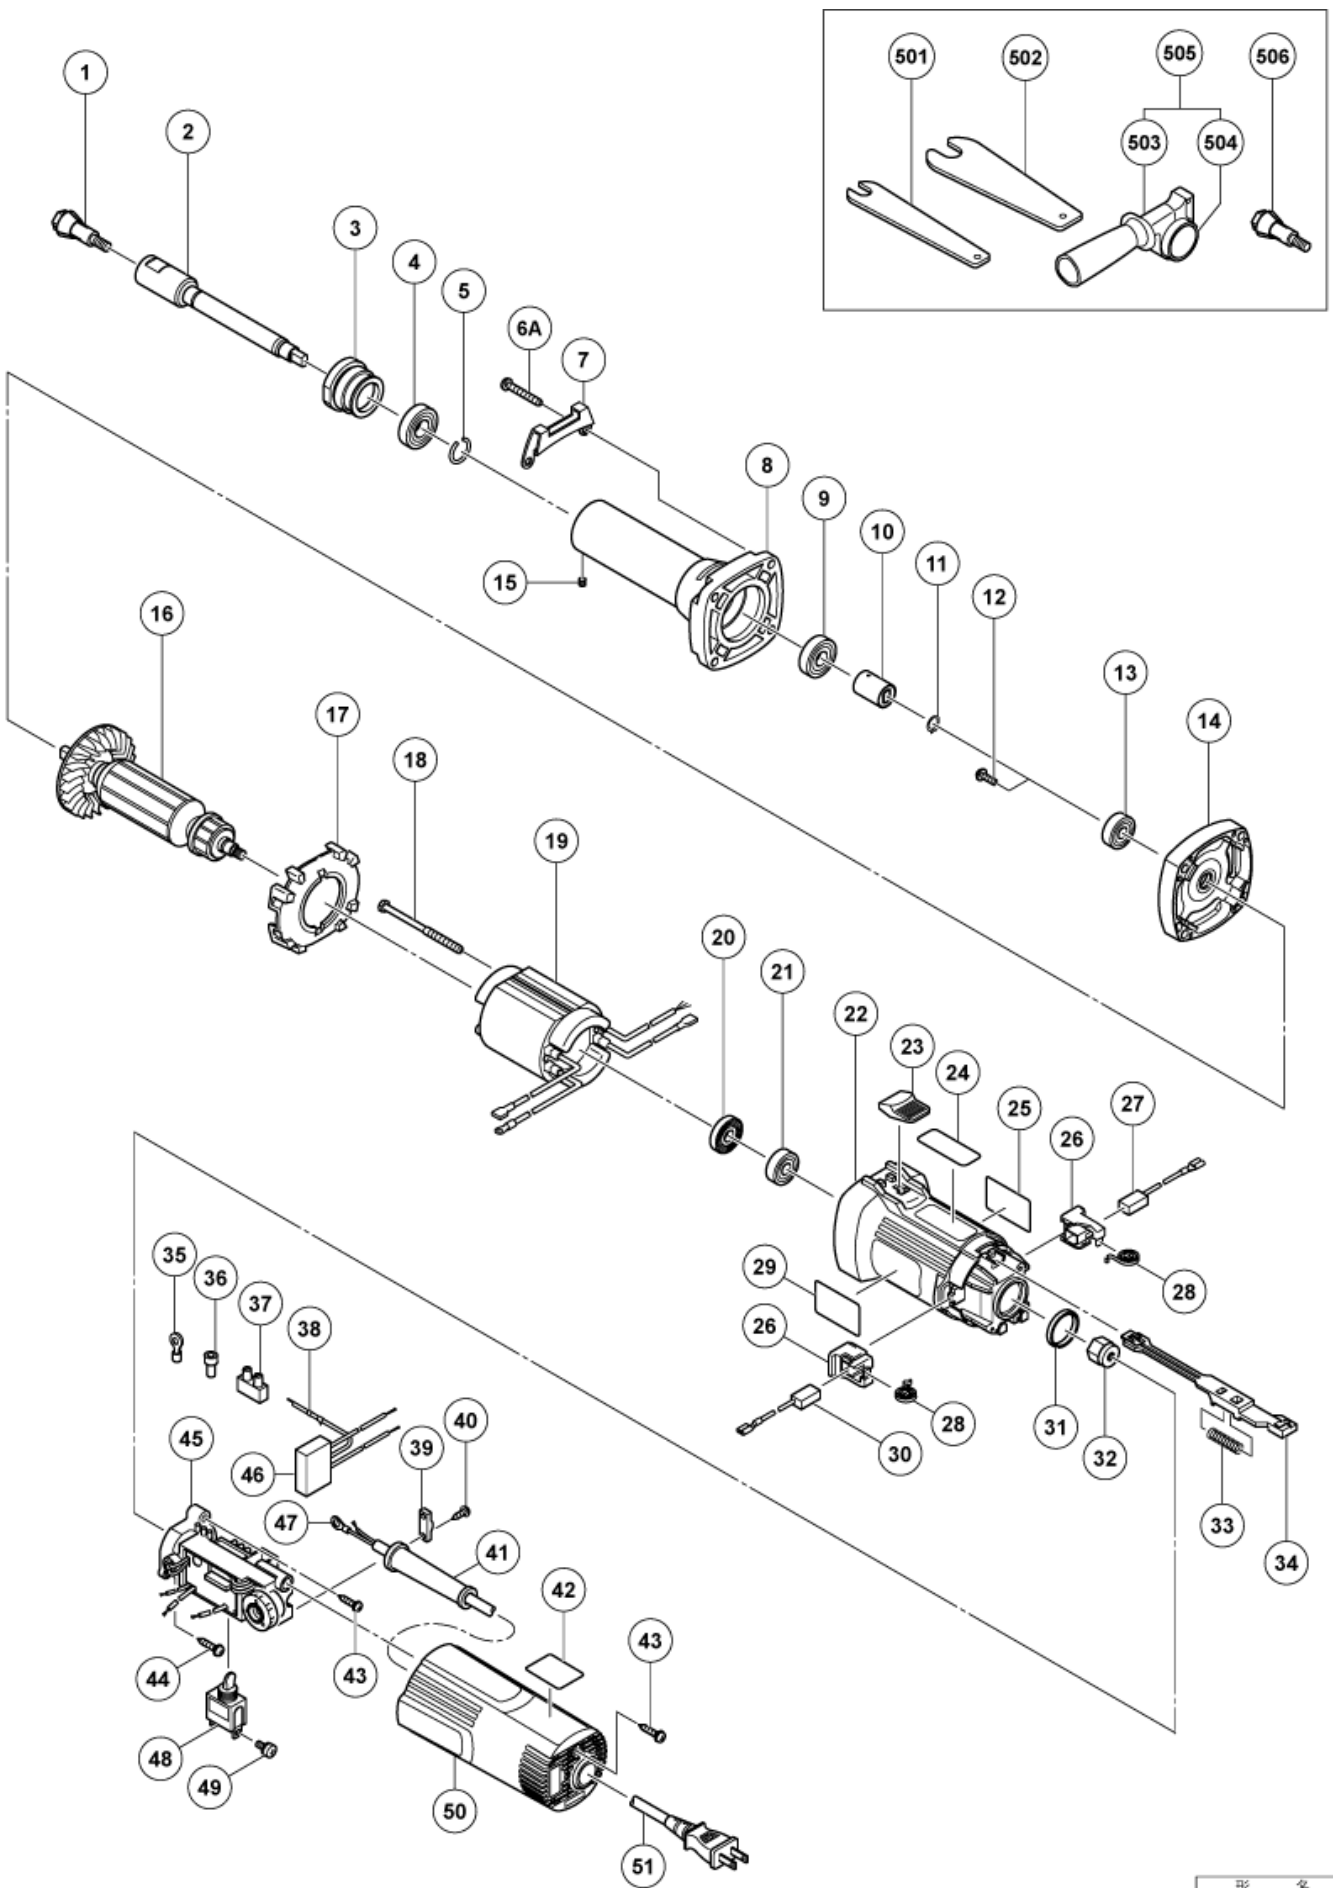

nÂ°	Artikel	Aantal gebruikt
504	330061 FLANGED SLEEVE	1
505	330060 SIDE HANDLE SLEEVE ASS'Y	1
601	939101 MOUNTED WHEELS KA-2 D6 SHAFT (10 PCS.)	1
602	939102 MOUNTED WHEELS KA-3 D6 SHAFT (10 PCS.)	1
603	939103 MOUNTED WHEELS KA-4 D6 SHAFT (10 PCS.)	1
604	939104 MOUNTED WHEELS KA-5 D6 SHAFT (10 PCS.)	1
605	939106 MOUNTED WHEELS KA-7 D6 SHAFT (10 PCS.)	1
606	939107 MOUNTED WHEELS KA-8 D6 SHAFT (10 PCS.)	1
607	939108 MOUNTED WHEELS KA-9 D6 SHAFT (10 PCS.)	1
608	949023 MOUNTED WHEELS KA-11 D6 SHAFT (10 PCS.)	1
609	949021 MOUNTED WHEELS KA-12 D6 SHAFT (10 PCS.)	1
610	949022 MOUNTED WHEELS KA-13 D6 SHAFT (10 PCS.)	1
611	939110 MOUNTED WHEELS KA-20 D3 SHAFT (20 PCS.)	1
612	939111 MOUNTED WHEELS KA-21 D3 SHAFT (20 PCS.)	1
613	939112 MOUNTED WHEELS KA-22 D3 SHAFT (20 PCS.)	1
614	939113 MOUNTED WHEELS KA-23 D3 SHAFT (20 PCS.)	1
615	939114 MOUNTED WHEELS KA-24 D3 SHAFT (20 PCS.)	1
616	939115 MOUNTED WHEELS KC-20 D3 SHAFT (20 PCS.)	1
617	939116 MOUNTED WHEELS KC-21 D3 SHAFT (20 PCS.)	1
618	939117 MOUNTED WHEELS KC-22 D3 SHAFT (20 PCS.)	1
619	939118 MOUNTED WHEELS KC-23 D3 SHAFT (20 PCS.)	1
620	939119 MOUNTED WHEELS KC-24 D3 SHAFT (20 PCS.)	1
621	939120 DRESSER C36PV	1
622	331477 COLLET CHUCK 5/16 FOR NOR, SWE, DEN, FIN	1
623	932624 COLLET CHUCK 3MM	1
624	985136 COLLET CHUCK 1/8"	1
625	332812 COLLET CHUCK 6MM	1

Rev.2

形名
GP3V