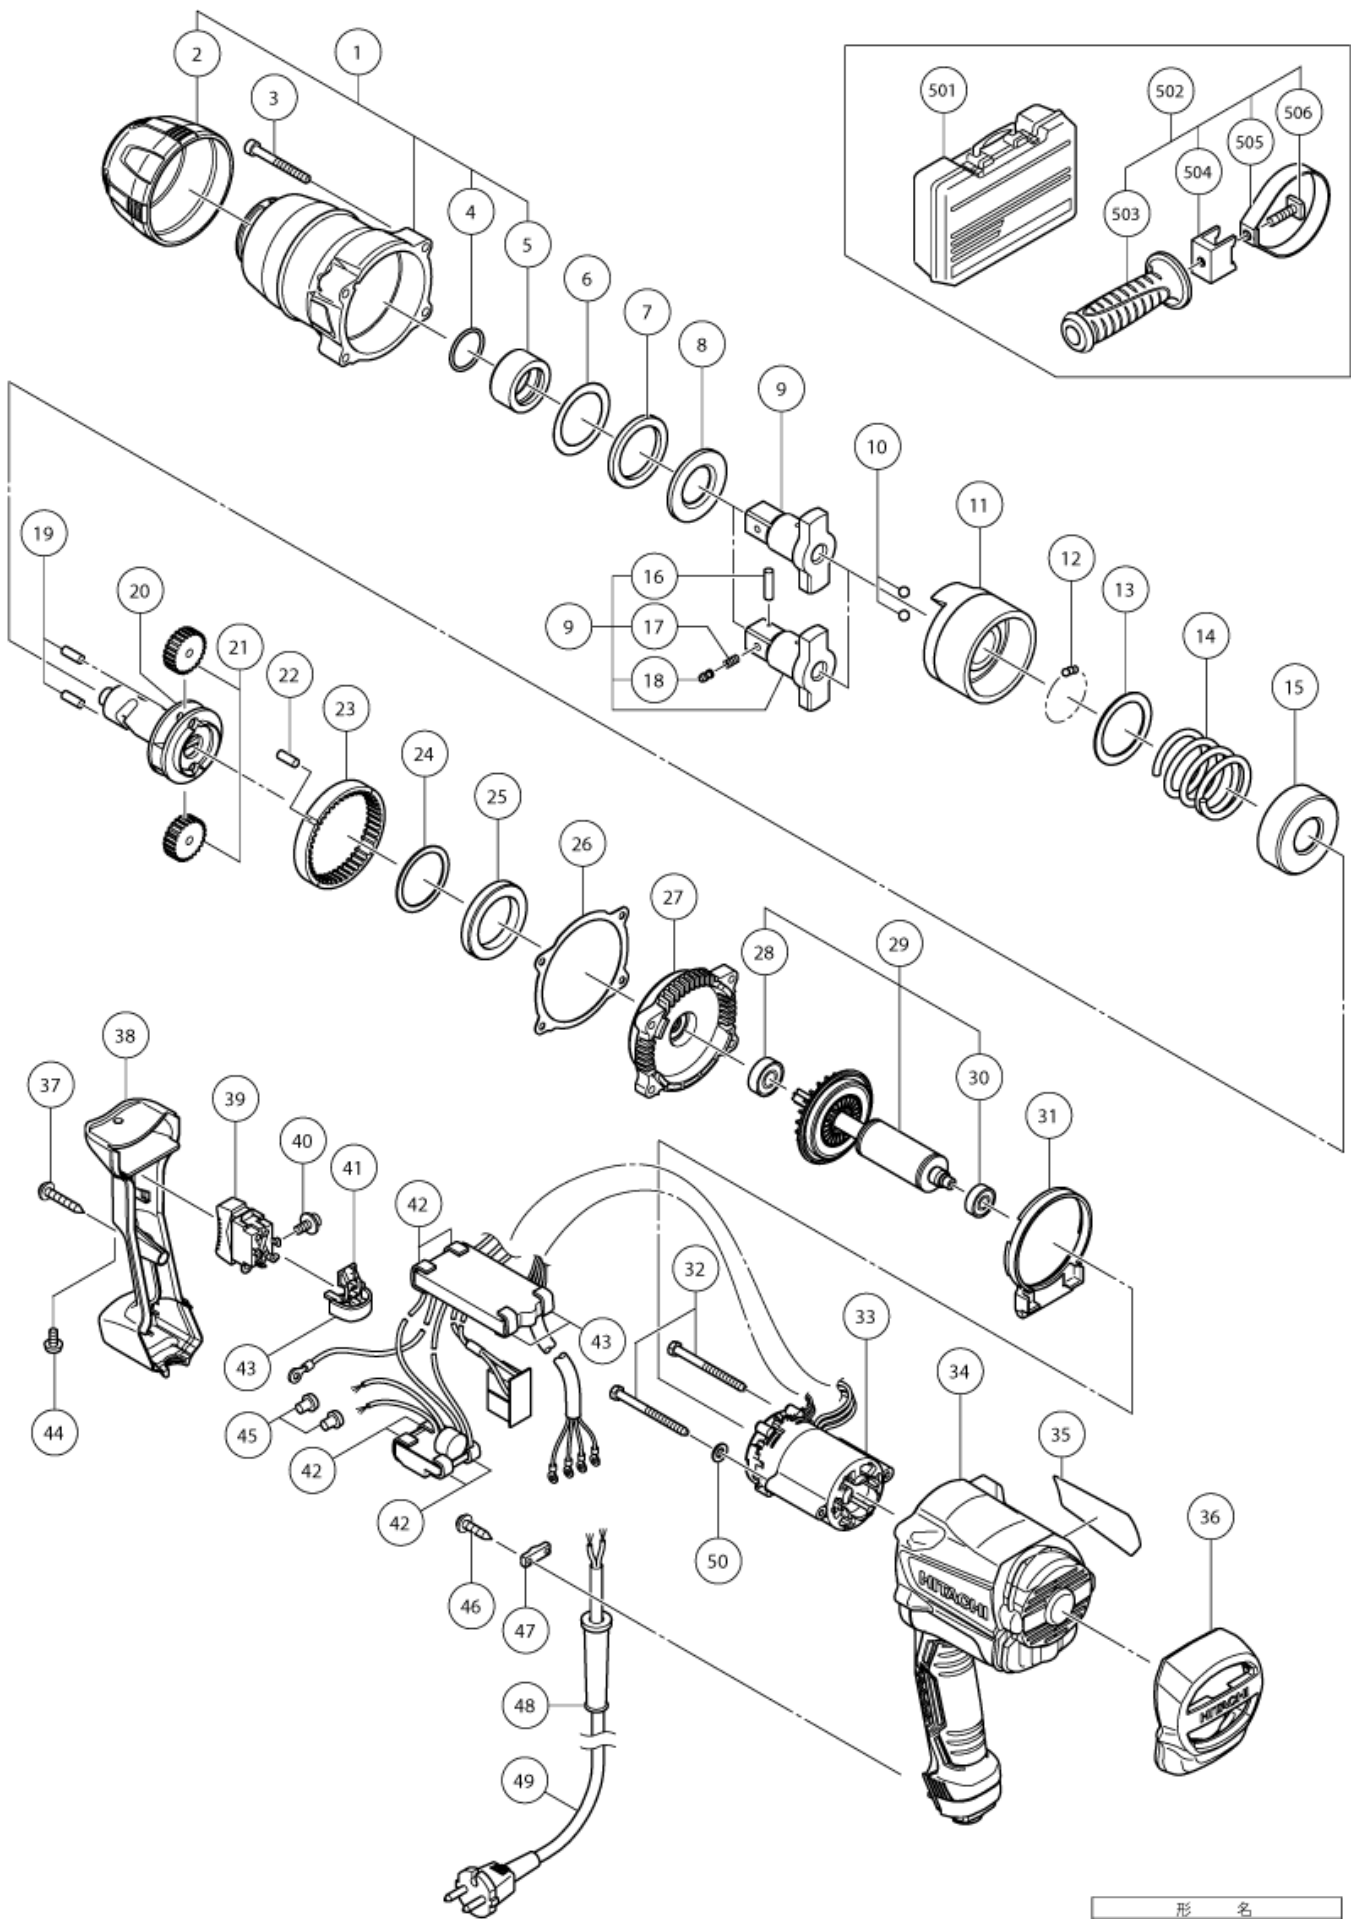

nÂ°	Artikel	Aantal gebruikt
605	955091 @ UNIVERSAL JOINT PIN	1
606	986004 ADAPTER ASS'Y 12.7MM	1
607	874527 HEX. SOCKET ASS'Y 23MMX55L	1
608	874528 HEX. SOCKET ASS'Y 24MMX55L	1
609	874529 HEX. SOCKET ASS'Y 26MMX55L	1
610	874530 HEX. SOCKET ASS'Y 27MMX55L	1
611	874532 HEX. SOCKET ASS'Y 30MMX55L	1
612	874523 HEX. SOCKET ASS'Y 32MMX55L	1
613	874533 HEX. SOCKET ASS'Y 35MMX55L	1
614	874534 HEX. SOCKET ASS'Y 36MMX55L	1
615	955028 HEX. SOCKET ASS'Y (LONG) 17MMX60L	1
616	955029 HEX. SOCKET ASS'Y (LONG) 19MMX60L	1
617	955030 HEX. SOCKET ASS'Y (LONG) 21MMX60L	1
618	955031 HEX. SOCKET ASS'Y (LONG) 22MMX60L	1
619	955033 HEX. SOCKET ASS'Y (LONG) 24MMX60L	1
620	955034 HEX. SOCKET ASS'Y (LONG) 26MMX85L	1
621	955035 HEX. SOCKET ASS'Y (LONG) 27MMX85L	1
622	955037 HEX. SOCKET ASS'Y (LONG) 30MMX85L	1
623	955038 HEX. SOCKET ASS'Y (LONG) 32MMX100L	1
624	955092 HEX. SOCKET ASS'Y (LONG) 36MMX100L	1

形名
WR22SE