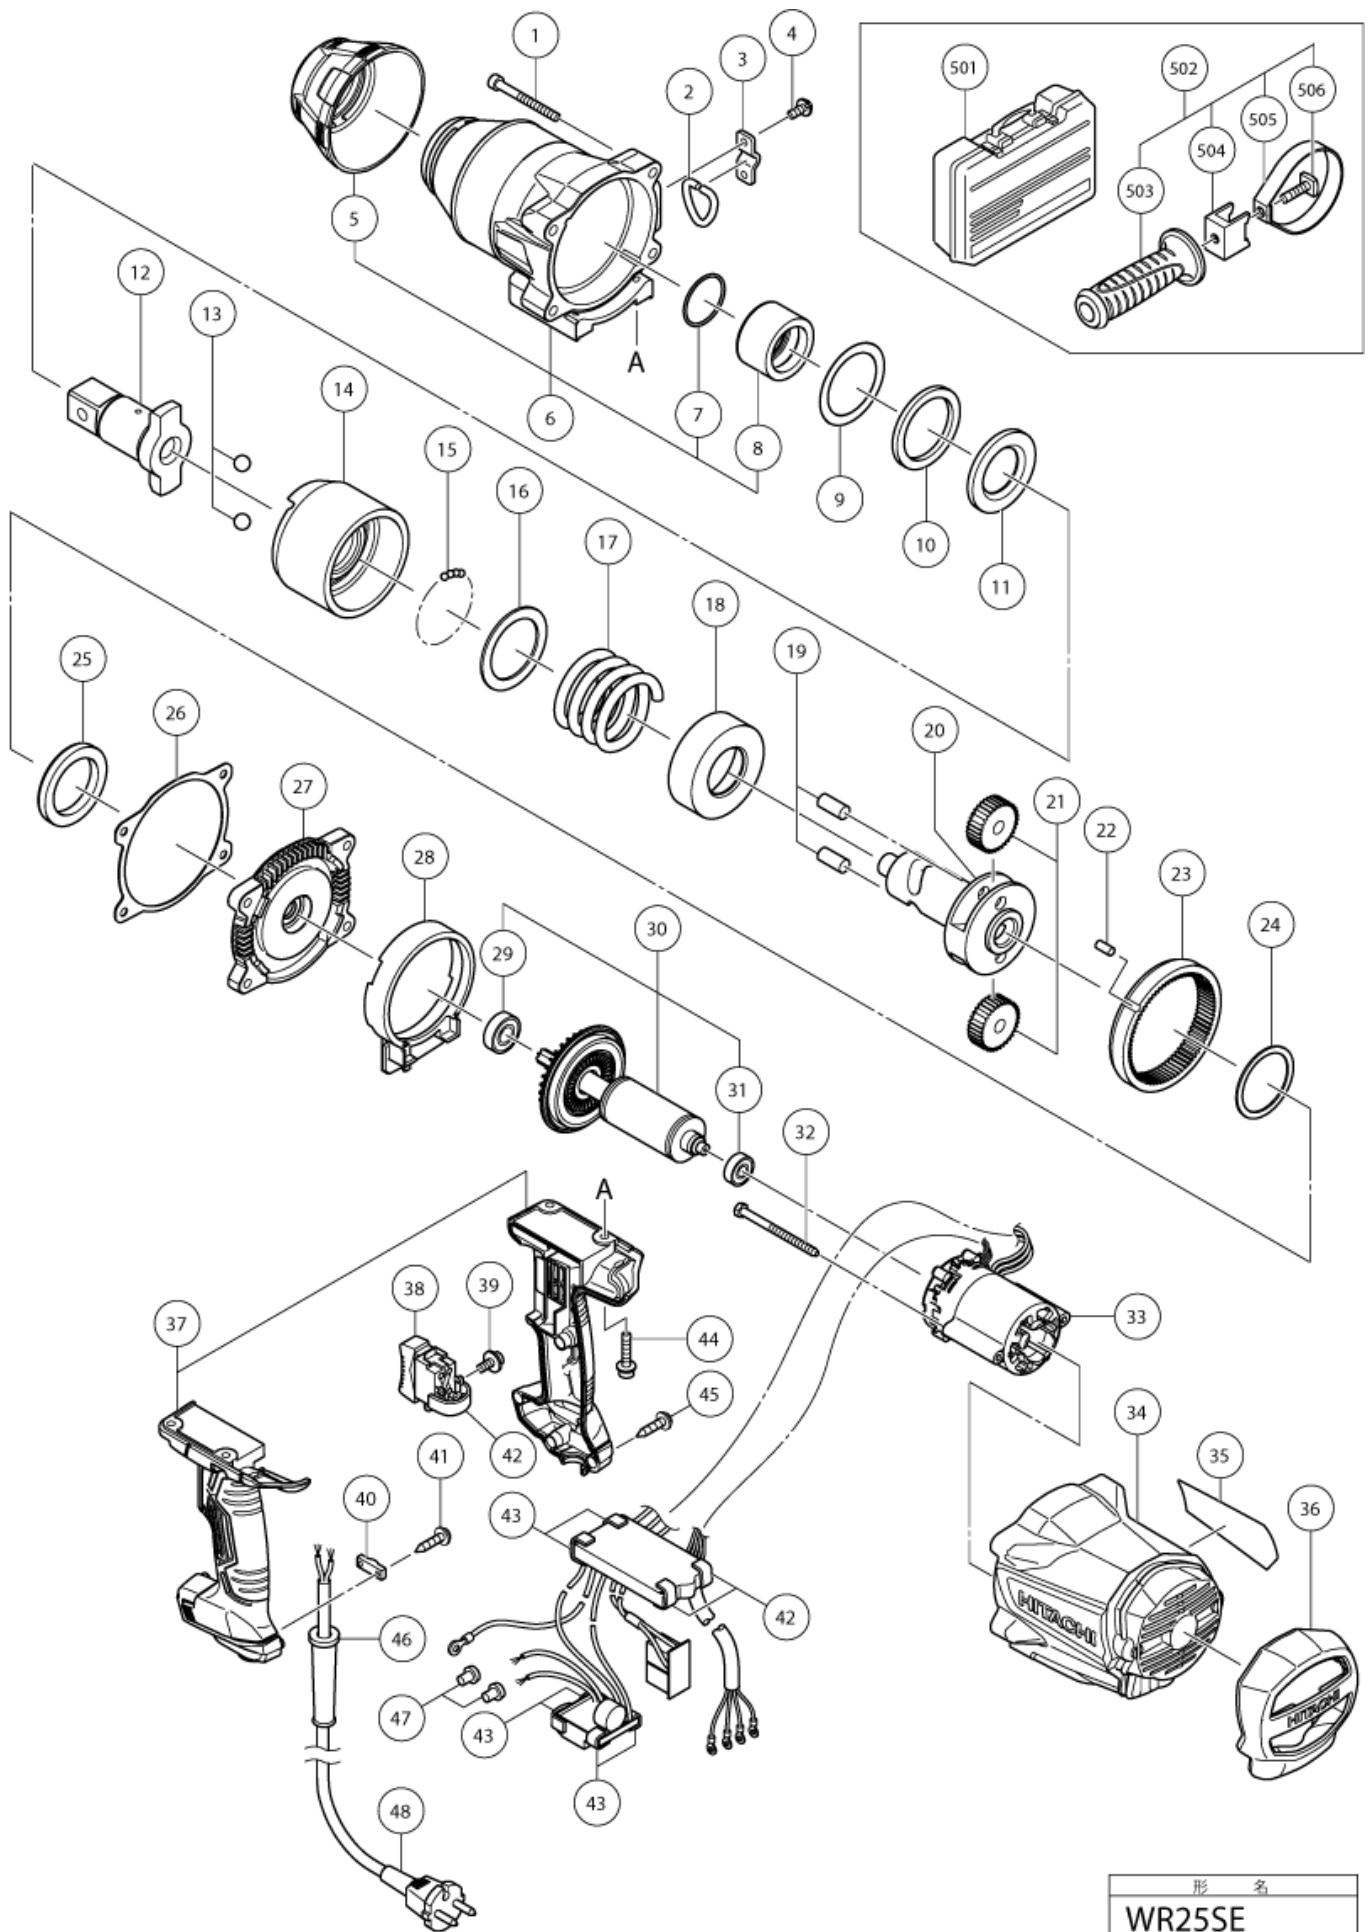

nÂ°	Artikel	Aantal gebruikt
38	337202 SWITCH NEW MAY	1
39	980060 MACHINE SCREW (W/WASHER) M3.5X5	4
40	937631 CORD CLIP	1
41	984750 TAPPING SCREW (W/FLANGE) D4X16	2
42	338353 CUSHION RUBBER 30X10X3 NEW SEP	3
43	338354 CUSHION RUBBER 45X10X3 NEW SEP	6
44	316107 HEX. HOLE BOLT M5X20 (W/WASHERS) (OLD 900162-05020)	4
45	301653 TAPPING SCREW (W/FLANGE) D4X20 (BLACK)	4
46	953327 CORD ARMOR D8.8	1
46	938051 CORD ARMOR D10.1	1
47	959140 CONNECTOR 50091 (10 PCS.)	2
48	500487Z CORD	1
48	500247Z CORD (NEW 714500)	1
48	500475Z CORD	1
48	500450Z CORD 230 VOLT GBR	1
48	500234Z CORD 5M 2 X 1.0 FOR INA,SUR,MLT H05VV-F (NEW 714500)	1
48	500461Z CORD 3M 2 X 1,0 H05VV-F W/PLUG 16A CEE FORM 2P+E FOR GBR	1
48	500201Z CORD 3M 3 X 1,5 H05VV-F (NEW 950543Z)	1
48	323974 CORD	1
48	500496Z CORD	1
48	500240Z CORD FOR USA/CAN	1
48	500248Z CORD FOR SUI	1
48	500439Z CORD FOR AUS (OLD 500226Z/500411Z)	1
48	500423Z @ CORD 2,5M 2 X 1.0 H05VV-F W/PLUG 13A/250V (OLD 500223Z)	1
501	338503 PLASTIC CARRYING CASE NEW SEP	1
502	338347 SIDE HANDLE ASS'Y NEW	1
503	330209 SIDE HANDLE	1
504	323775 HANDLE HOLDER	1
505	338502 HANDLE RING NEW	1
506	980903 SQUARE BOLT M8	1

Rev.1

形名
WR25SE